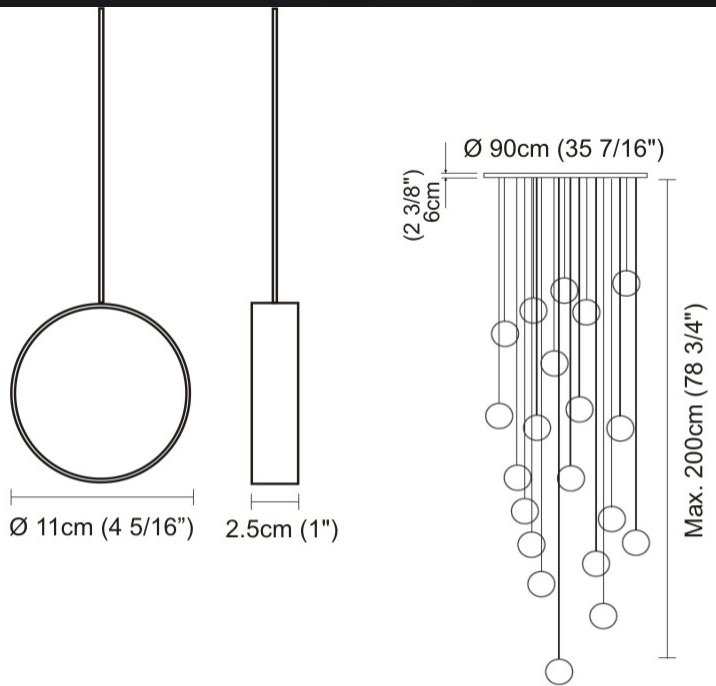

1. To build a product code in our configurator select the specify button on the base model # product page
2. To build a manual product code on this datasheet choose from the options listed below in blue font and add the suffix to the base model #

GENERAL

Series: Do Not Disturb
Brand: Knikerboker
Division: Design
Mounting Type: Suspension
Mounting Location: Ceiling
Subcategory: Ambient

PHYSICAL

Shape: Round
Diameter (mm): 900
Diameter (in): 35 ⁷/₁₆
Max. Overall Height (mm): 2000
Max. Overall Height (in): 78 ³/₄
Light Distribution: Direct / Indirect
Diffuser: Opal
Fixture Finish: [EWH](#) / [EBK](#) / [MAN](#) / [COF](#) / [PRD](#) / [SLF](#) / [GLF](#) / [CLF](#) / [BRL](#)
Fixture Material: Aluminum
Cable Details: Silicon Coaxial Cable 10 Cables Of 1500mm / 59 1/16" 10 Cables Of 2000mm / 78 3/4"

ELECTRICAL

Lamp Type: LED
Input Wattage (W): 160
Total Output Wattage (W): 140
Dimming: 0-10V Dimming / Phase Dimming (120Vac Only)
Driver Included: Yes
Driver Location: Integrated
Driver Type: Constant Voltage - Universal
Driver Class: Class 2
Input Voltage (V): 120 - 277
Output Voltage (V): 24
Upon Request: (Not included - see components) Remote: Phase dimming @120Vac only / (Included) Integral: 0-10Vdc dimming / 277Vac

LED

Number of LEDs: 20
Color Temperature (°K): 3000
Max. Delivered Lumen (lm): 2000
CRI: >85 CRI
Lamp Life (hrs): 50000

OPTICAL

RATINGS AND CERTIFICATIONS

Certified By: Certified for North American Standards
IP rating: IP20